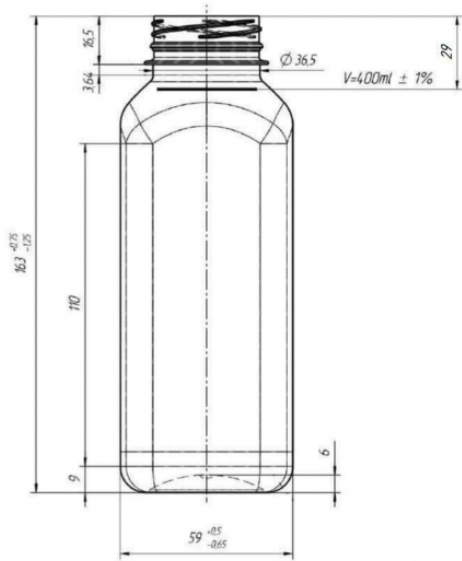

### General info

Item no. (SKU):	<b>LS1041119102</b>
Family / Range:	<b>Bella</b>
Capacity:	<b>400ml</b>
Neck:	<b>38mm 3-Start</b>
Weight:	<b>21</b>
Shape:	<b>Square</b>
Material:	<b>PET</b>
Colour:	
Print Areas:	<b>N/A</b>
Country of Origin:	<b>Lithuania</b>

#### Packed in Boxes

Box Dimensions (mm):	<b>594 x 394 x 448</b>
Quantity per box (pcs):	<b>140</b>
Boxes per pallet (pcs):	<b>20</b>
Quantity per pallet (pcs):	<b>2800</b>
Net weight (kg):	<b>3</b>
Gross weight (kg):	<b>4.875</b>
Pallet height (mm):	<b>2400</b>